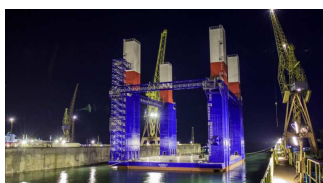

References Workboats

Page(s): 1 2

KUGIRA II

Plateforme
 Shipyard: Lisnave
 Shipowner: Acciona
 Portugal
 2013

Installed Equipments

- ATHENA

NORKOLK TERN

Windfarm Catamaran
 16.5 m
 Shipowner: Norfolk Marine Ltd
 Shipyard : AURORA YACHTS
 2013
 China

Installed Equipments

- D109
- HYDRA 1600

Copyright: Aurora Yachts

JEAN ANGO

Dredge
 82m
 Shipowner: GPMR
 Shipyard : Astilleros de Murueta
 2013
 Spain

Installed Equipments

- CARINA
- ORION V2

Copyright GPMR - R. Hondier

HAJA

Pilot Boat
15 m
Shipowner: Hammerfest Port Authority
Shipyard: Chantiers Navals Bernard S.A.
France
2007

Installed Equipments

- TOA

Stan tug 1606

Tug boat
16 m
Fitter: Retec
Shipyard : Damen, Galati
Romania
2008